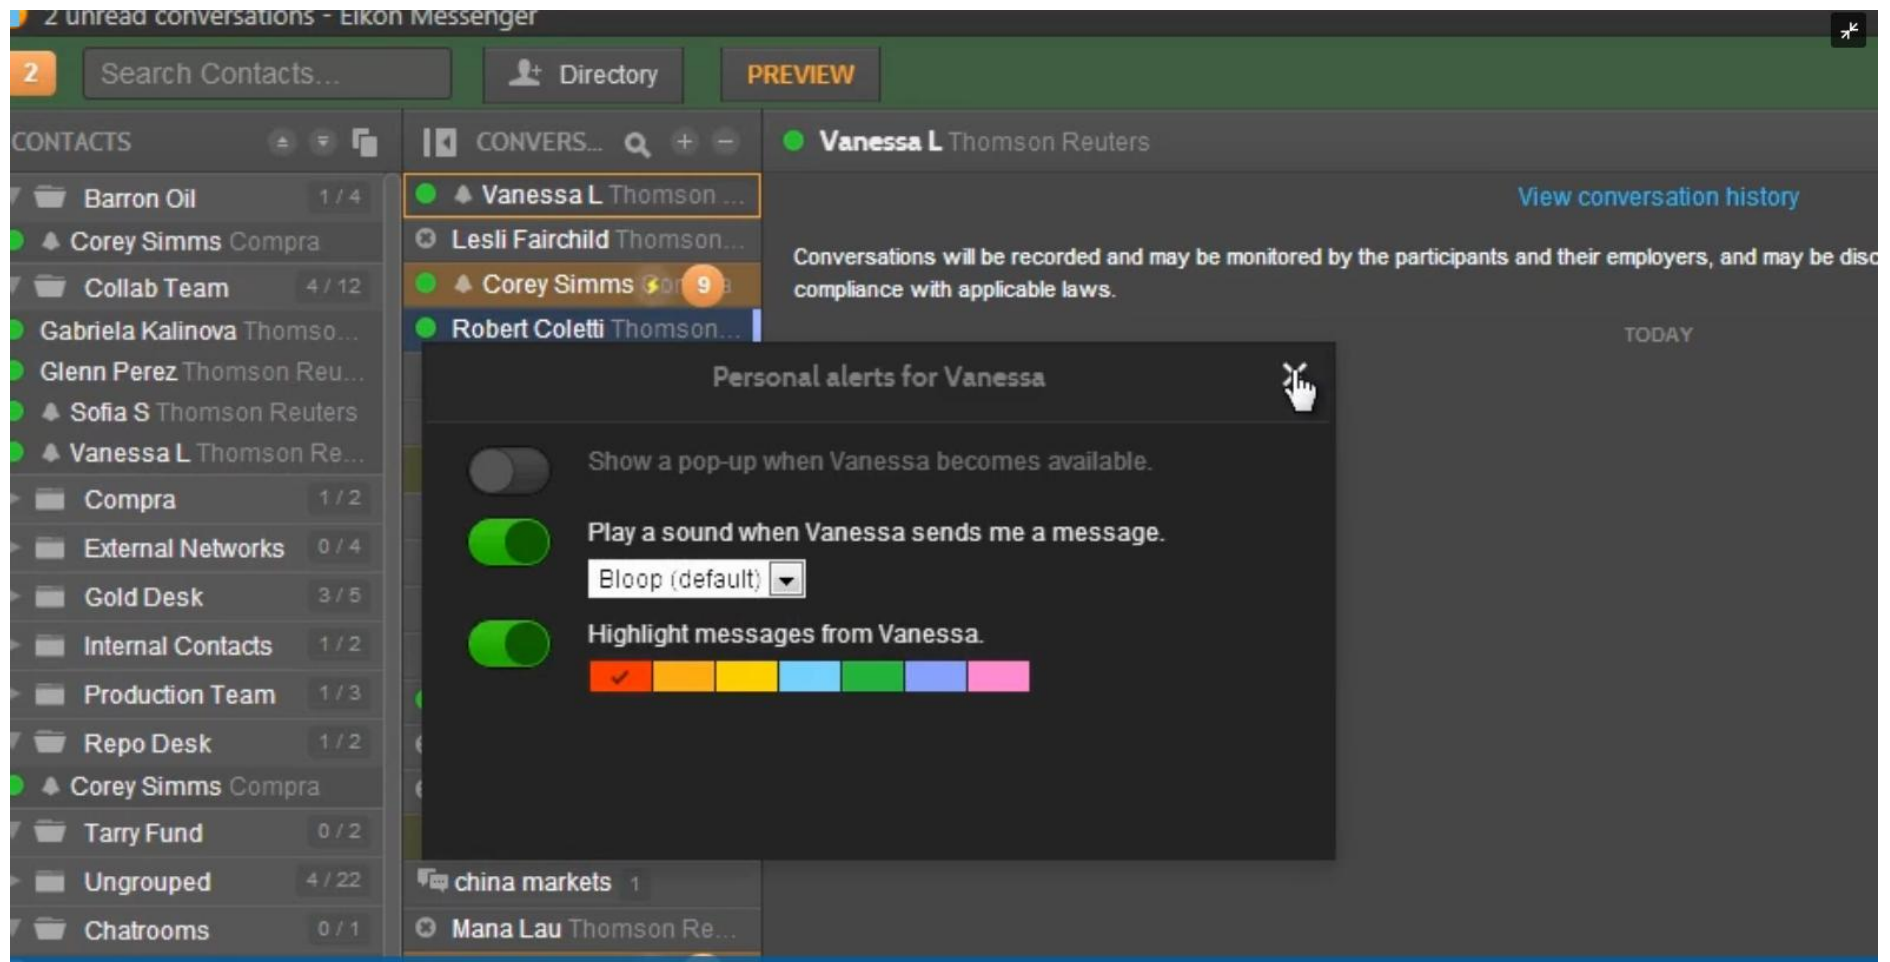

Y recibir los avisos en colores predeterminados